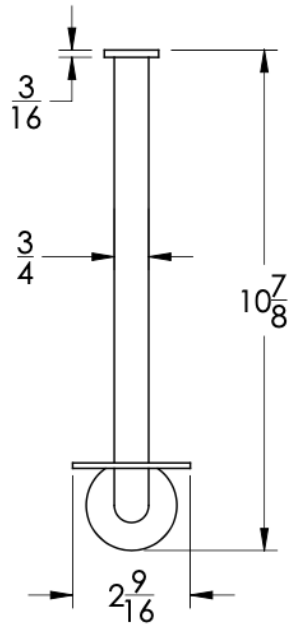

COLLECTION FORM

SPARE TISSUE HOLDER

Model	Product	Finishes Available
FRM-TPHS2	Spare Tissue Holder	Multiple finishes available. Over 23 finishes to choose from.

FINISHES			
Polished (-P)	Antique Copper (-ACOP)	Polished Gold (-PGLD)	
Brushed (-B)	Polished Brass (-PBRS)	Brushed Copper (-BCOP)	
Brushed Gold (-BGLD)	Matte White (-WHT)	Brushed Rose Gold (-BRGD)	
Matte Black (-BLK)	Brushed Modern Bronze (-BMBRZ)	Brushed Black (-BRBLK)	
Oil Rubbed Bronze (-ORB)	Glossy White (-GWHT)	Polished Black (-PBLK)	
Brushed Brass (-BBRS)	Polished Rose Gold (-PRGD)	Antique Nickel (-ANKL)	
Brushed Bronze (-BBRZ)	Unlacquered Brass (-UBRS)	Black Nickel (-NKBL)	
Antique Brass (-ABRS)	Polished Nickel (-PNKL)		

Dimensions in inches

FRONT

TOP

SIDE

NOTE: Dimensions subject to change without notice.